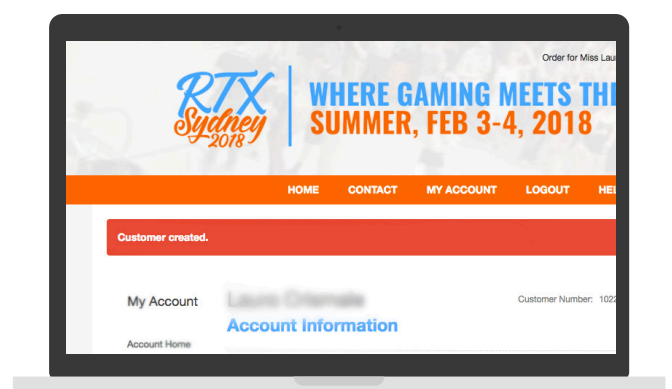

STEP 3.

Well done, your account has been created!
Make sure you remember your email address and password!