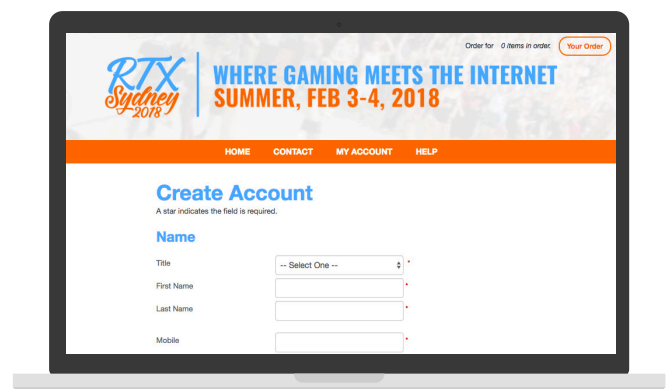

HOW TO CREATE AN ACCOUNT On The *NEW* RTX Ticket Website!

Please Note: Your login details from previous years will not work on this site

HOW TO CREATE AN ACCOUNT

STEP 1.

Head [here](#) to create an account.
Enter your name, address and contact details. Make sure you remember which email address you register as this becomes your username.