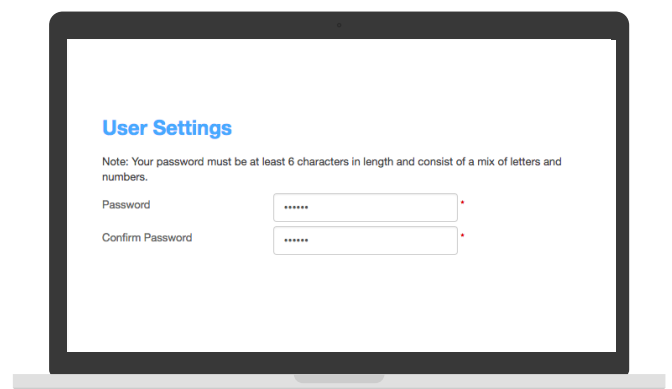

HOW TO CREATE AN ACCOUNT On The *NEW* RTX Ticket Website!

Please Note: Your login details from previous years will not work on this site

HOW TO CREATE AN ACCOUNT

STEP 1.

Head [here](#) to create an account.
Enter your name, address and contact details. Make sure you remember which email address you register as this becomes your username.

STEP 2.

Enter your password making sure that it is at least 6 characters long and contains numbers and letters, then click continue.

STEP 3.

Well done, your account has been created!
Make sure you remember your email address and password!